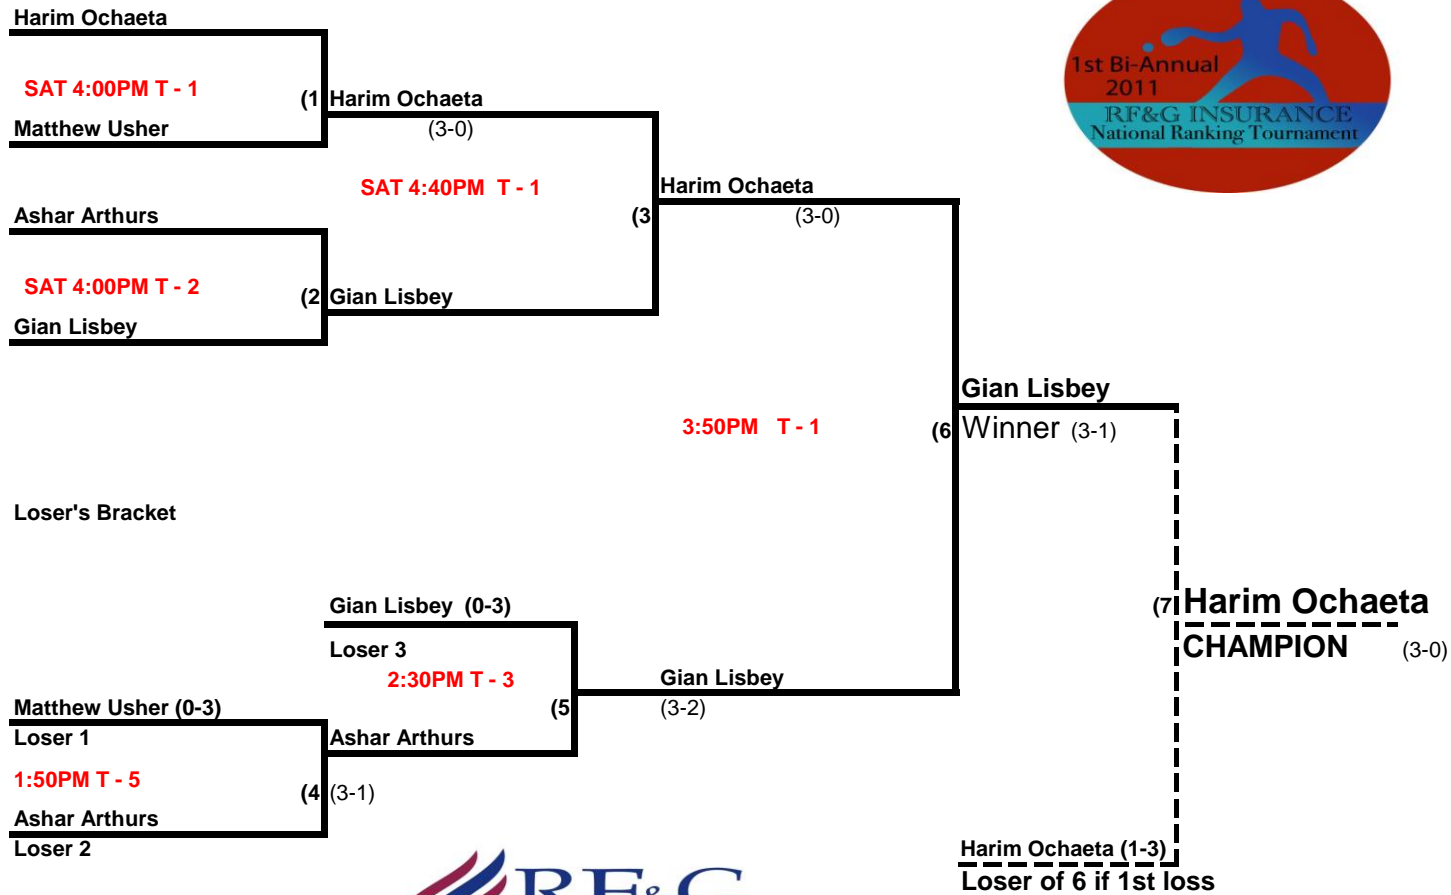

2011 RF&G 1st Bi-Annual NATIONAL RANKING TOURNAMENT

DOUBLE ELIMINATION CADET - DIVISION

A member of the Roe Group of Companies