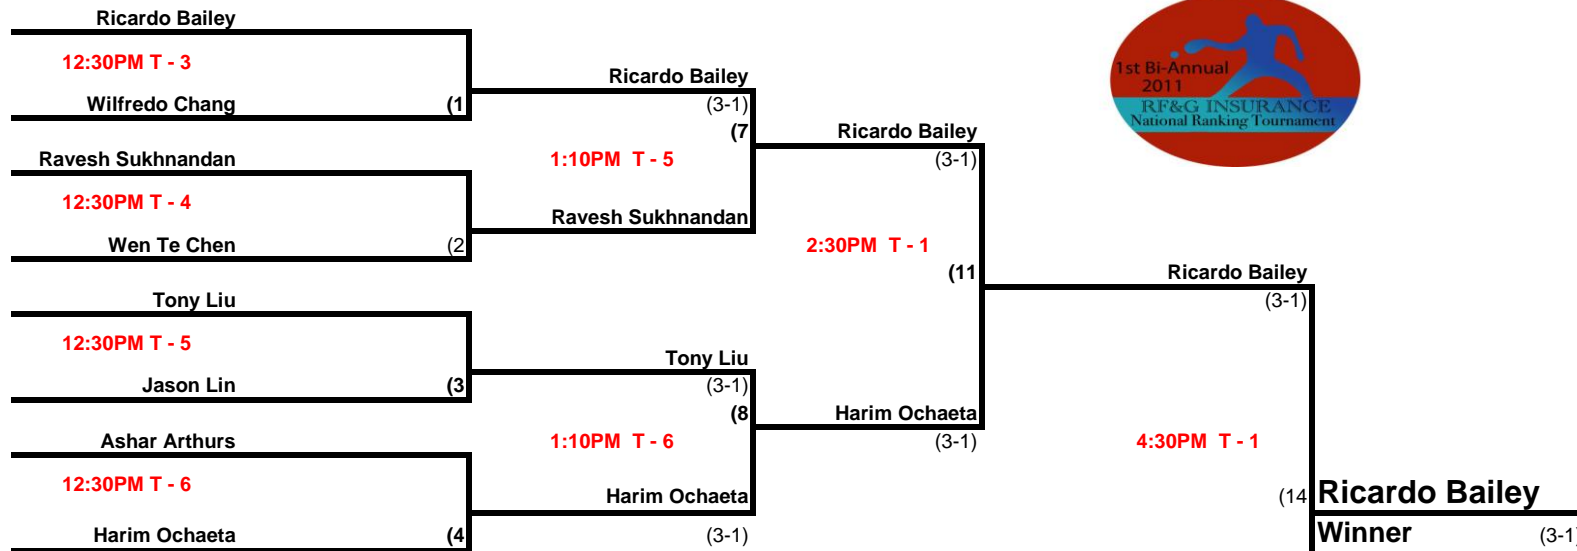

2011 RF&G 1st Bi-Annual NATIONAL RANKING TOURNAMENT

DOUBLE ELIMINATION C - DIVISION

Loser's Bracket