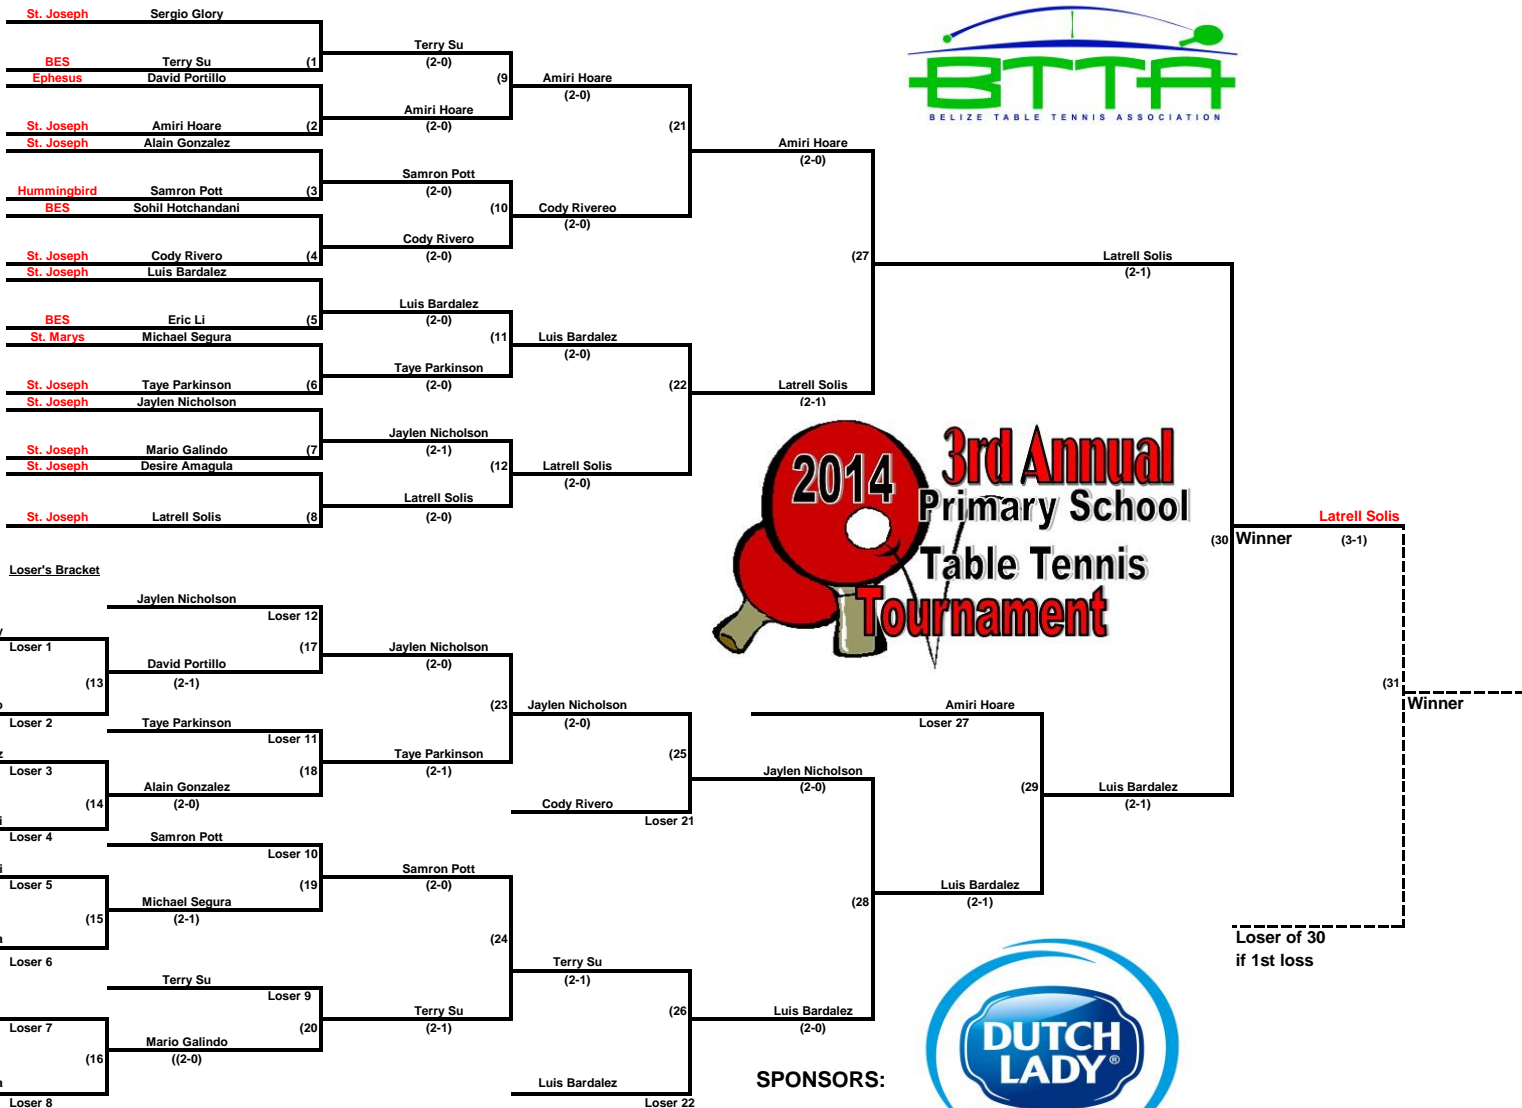

2014 - 3rd ANNUAL DUTCH LADY PRIMARY SCHOOL TOURNAMENT

March. 28, 2014

SPONSORS: