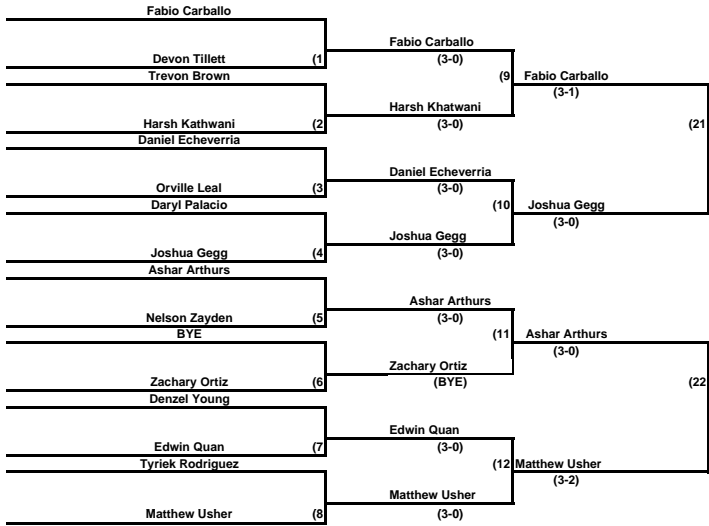

2013 - SMART Bi-Annual JUNIOR RANKING TOURNAMENT

February 23, 2012

15UNDER CATEGORY

Loser's Bracket