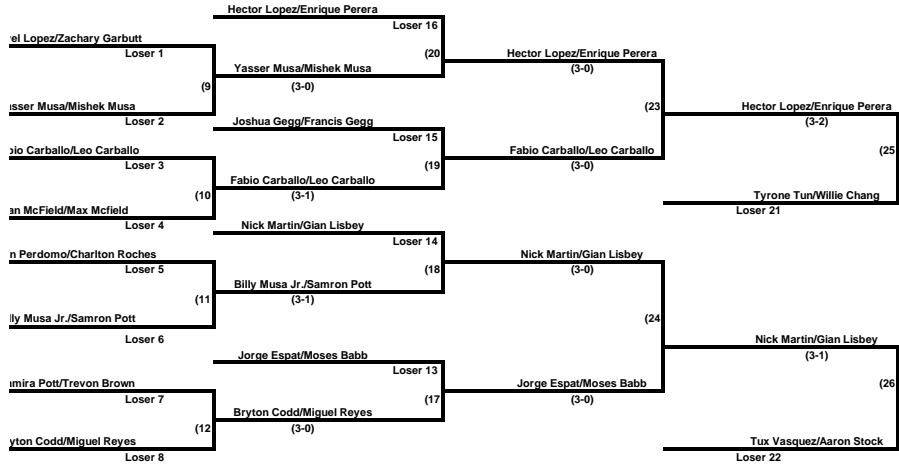

2013 - BRODIES - Strong & Weak Doubles

Sunday July 14, 2013

Loser's Bracket

Carlos Cui/Sen Sen
(3-0)

Winner (31)

Loser of 30
if 1st loss