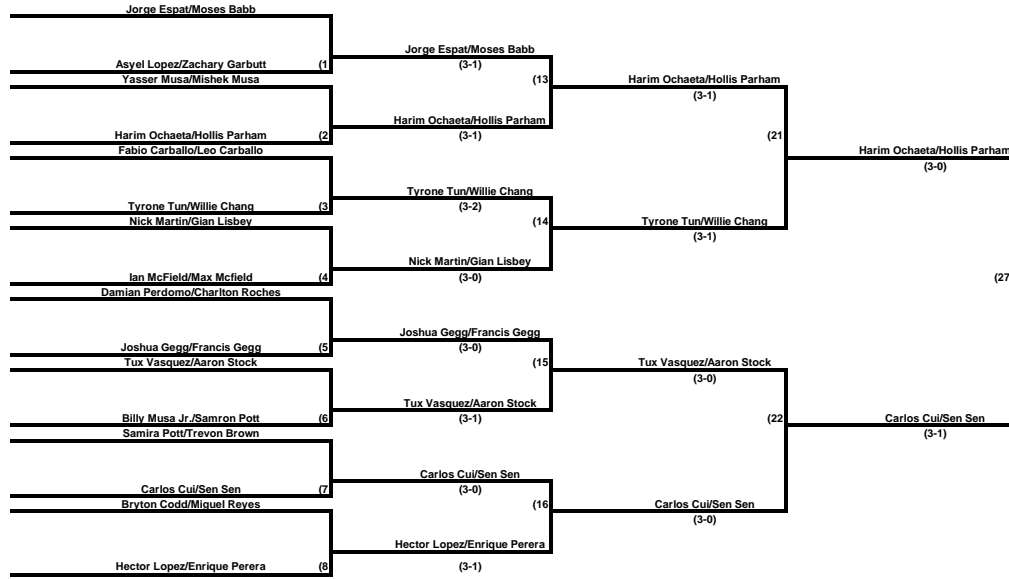

2013 - BRODIES - Strong & Weak Doubles

Sunday July 14, 2013

Loser's Bracket

Carlos Cui/Sen Sen
(3-0)

Winner (31)

Loser of 30
if 1st loss