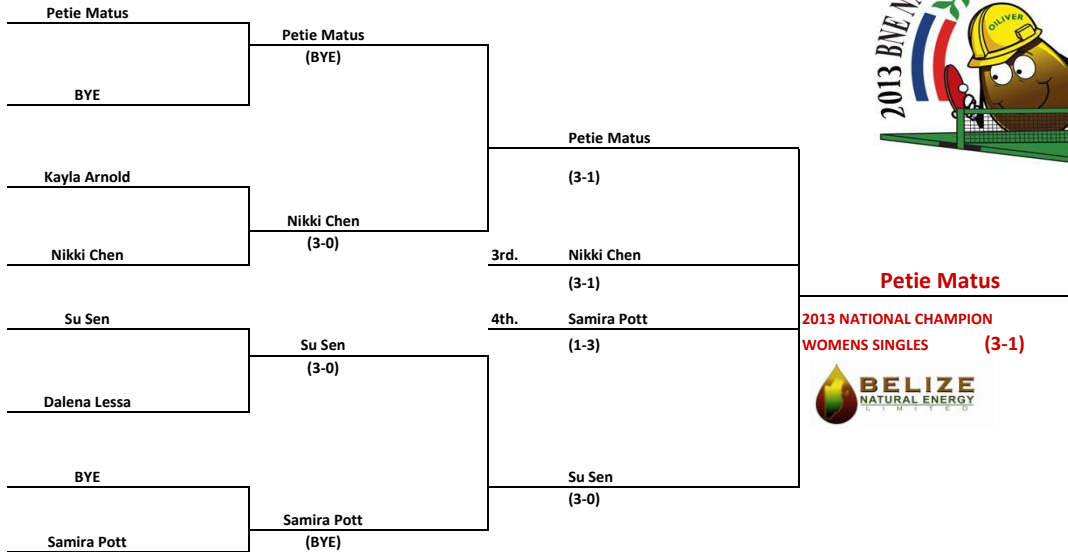

2013 BNE NATIONAL CHAMPIONSHIPS

December 8, 2013 - BES Auditorium

WOMEN SINGLES

MIXED DOUBLES